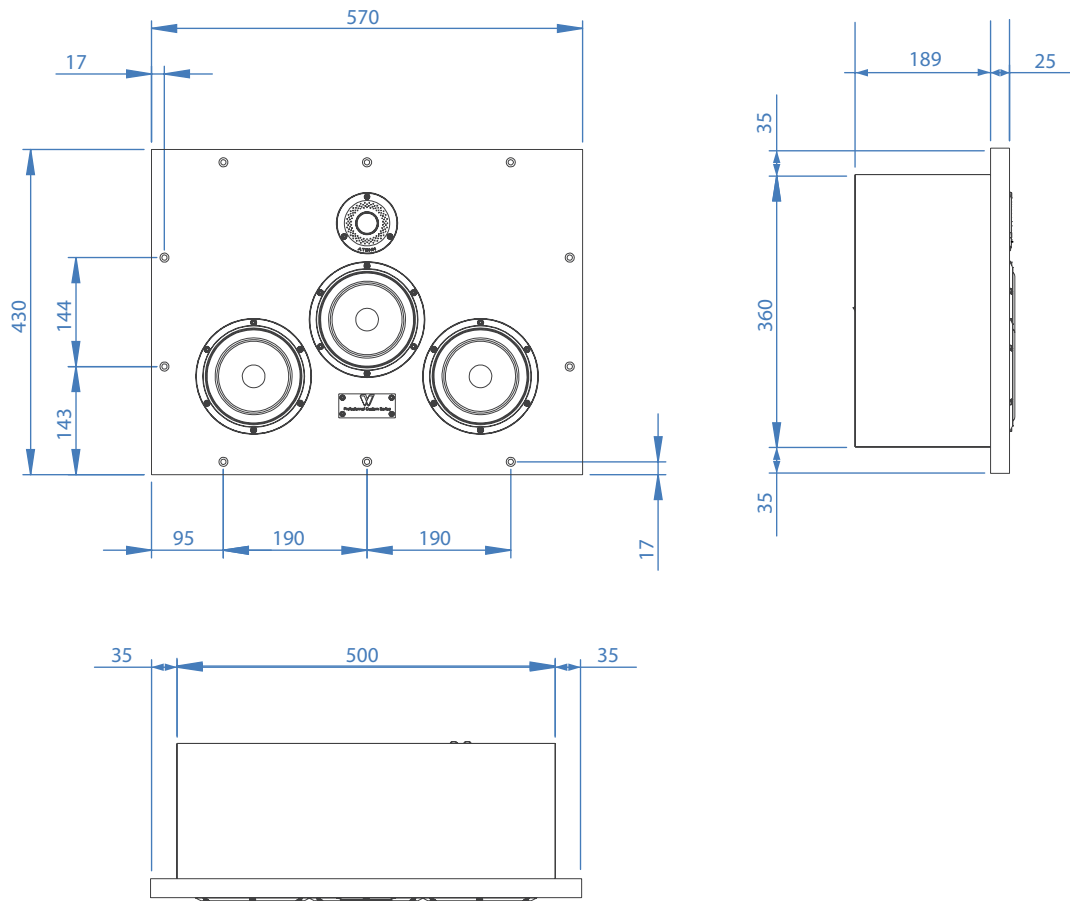

WATERFALL AUDIO

SOUND DESIGNERS

MADE IN FRANCE

DATA SHEET

PRO CUSTOM SERIES LCR300

KEY POINTS

- High performance In wall LCR Cinema speaker
- To be positioned behind an acoustically transparent screen
- Reduced depth: 20 cm
- Very high power handling*
- Low directivity
- Low distortion

AUDIO APPLICATIONS

- Luxury residential Home Cinema
- To be associated to the other products and components of our Pro Custom series range
- Suitable for rooms 25 to 50 m² / 270 to 540 ft²
- Could be used as surround speakers in larger rooms 50 to 100 m² / 540 to 1100 ft²

TECHNICAL DETAILS

TYPE	3 way, 4 drivers, closed
RECOMMENDED AMPLIFIER (WITHOUT CLIPPING)*	100 - 300 W
PEAK POWER	500 W
IMPEDANCE (AVERAGE/MINI)	8 / 4 Ohms
EFFICIENCY (2.83V/1M)	91 dB
FREQUENCY RESPONSE (+/- 3 dB)	80 Hz - 28 kHz
BASS DRIVER	2 x 150 mm / 6" Atohm LD 150
MIDRANGE DRIVER	1 x 150 mm / 6" Atohm LD 150
TWEETER	1 x 20mm / 0.75" Atohm SD 20
DIMENSIONS (width x depth x height in mm) (approx. inches)	570 x 214 x 430
WEIGHT Kg (approx. lbs.)	18 kg / 39.7 lbs