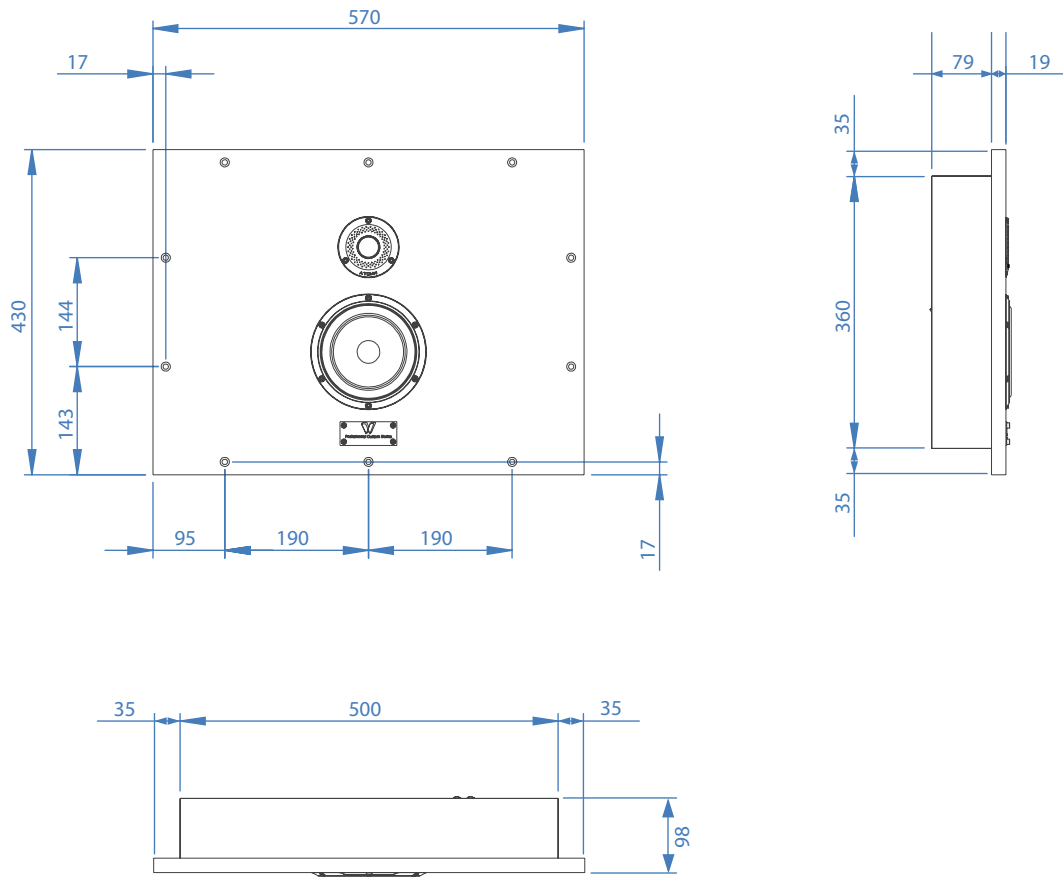

WATERFALL AUDIO

SOUND DESIGNERS

MADE IN FRANCE

DATA SHEET

PRO CUSTOM SERIES SAT150

KEY POINTS

- High performance In wall Cinema speaker LCR or surround
- Reduced depth: 9.8 cm / 3.86 "
- High power handling*
- Low directivity
- Low distortion

AUDIO APPLICATIONS

- Luxury residential Home Cinema
- To be associated to the other products and components of our Pro Custom Series range
- Suitable as LCR for smaller rooms under 25m² / 270 ft², behind an acoustically transparent screen
- Suitable for rooms 25 to 80 m² / 270 to 860 ft² as surround speaker

TECHNICAL DETAILS

TYPE	2 way, 2 drivers, closed
RECOMMENDED AMPLIFIER (WITHOUT CLIPPING)*	80 - 150 W
PEAK POWER	300 W
IMPEDANCE (AVERAGE/MINI)	8 / 4 Ohms
EFFICIENCY (2.83V/1M)	88 dB
FREQUENCY RESPONSE (+/- 3 dB)	80 Hz - 28 kHz
BASS / MIDRANGE DRIVER	1 x 150 mm / 6" Atohm LD150
TWEETER	1 x 20mm / 0.75" Atohm SD 20
DIMENSIONS (width x depth x height in mm) (approx. inches)	570 x 98 x 430 / 22.44" x 3.86" x 16.93"
WEIGHT Kg (approx. lbs.)	12 kg / 26.5 lbs